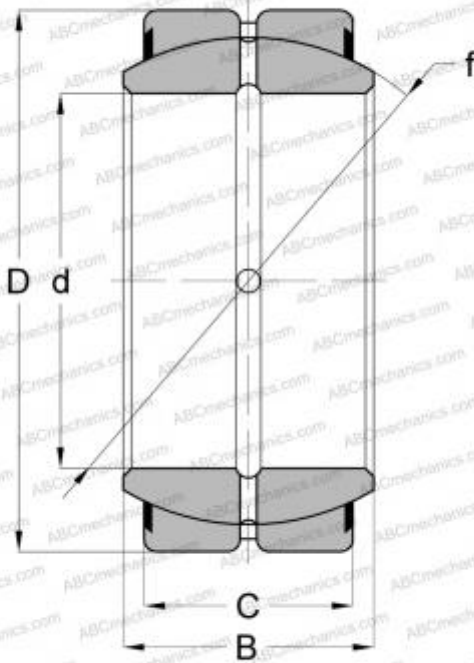

SBB 32-2RS IKO

Spherical plain bearings

TYPE: Plain bearings, Spherical plain bearings and rod ends, Radial spherical plain bearings, Requiring maintenance, Contact seals on both side, inch size, series GEZ..ES-2RS, GE..ZO-2RS, SBB..2RS

Technical specification

DIMENSIONS, MM

d	50,800
D	80,962
B	44,450
C	38,100

WEIGHT, KG

0,939

MANUFACTURER

[IKO](#)

INTERCHANGE