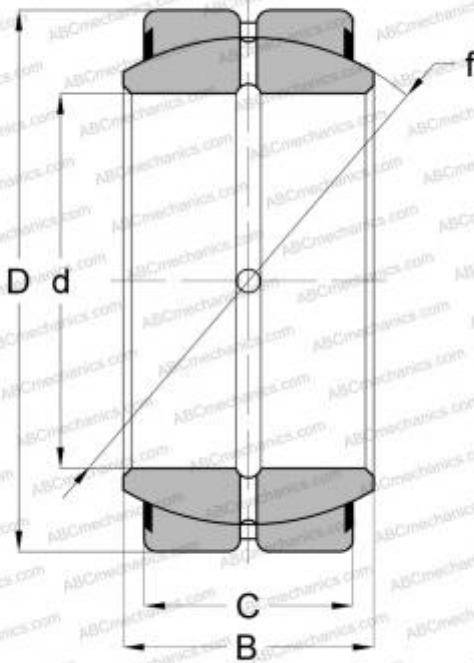

GEZ 204 ES-2RS ABC

Spherical plain bearings

TYPE: Plain bearings, Spherical plain bearings and rod ends, Radial spherical plain bearings, Requiring maintenance, Contact seals on both side, inch size, series GEZ..ES-2RS, GE..ZO-2RS, SBB..2RS

Technical specification

DIMENSIONS, MM

d	57,150
D	87,313
B	50,005
C	42,863

WEIGHT, KG

1,293

MANUFACTURER

[ABC](#)

INTERCHANGE