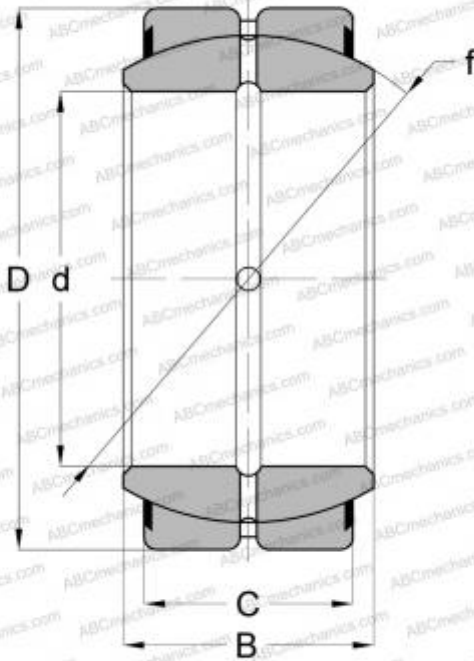

B36-LSS RBC

Spherical plain bearings

TYPE: Plain bearings, Spherical plain bearings and rod ends, Radial spherical plain bearings, Requiring maintenance, Contact seals on both side, inch size, series GEZ..ES-2RS, GE..ZO-2RS, SBB..2RS

Technical specification

DIMENSIONS, MM

d	57,150
D	87,313
B	50,005
C	42,863

WEIGHT, KG

1,293

MANUFACTURER

[RBC](#)

INTERCHANGE