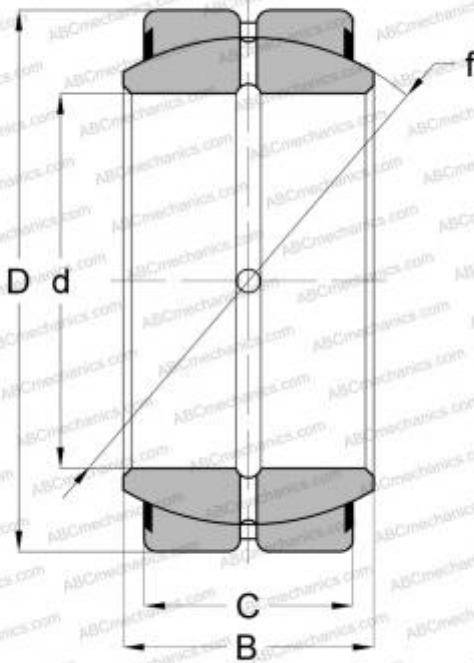

GEZ 204 ES-2RS SKF

Spherical plain bearings

TYPE: Plain bearings, Spherical plain bearings and rod ends, Radial spherical plain bearings, Requiring maintenance, Contact seals on both side, inch size, series GEZ..ES-2RS, GE..ZO-2RS, SBB..2RS

Technical specification

DIMENSIONS, MM

d	57,150
D	87,313
B	50,005
C	42,863

WEIGHT, KG

1,293

MANUFACTURER

[SKF](#)

INTERCHANGE