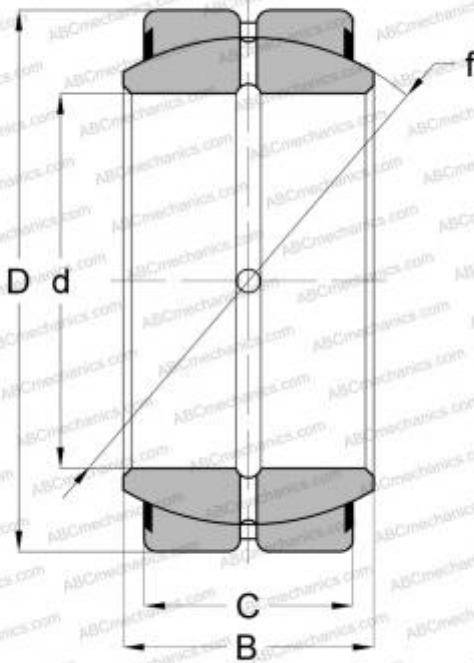

SBB 36-2RS IKO

Spherical plain bearings

TYPE: Plain bearings, Spherical plain bearings and rod ends, Radial spherical plain bearings, Requiring maintenance, Contact seals on both side, inch size, series GEZ..ES-2RS, GE..ZO-2RS, SBB..2RS

Technical specification

DIMENSIONS, MM

d	57,150
D	90,488
B	50,010
C	42,850

WEIGHT, KG

1,320

MANUFACTURER

[IKO](#)

INTERCHANGE