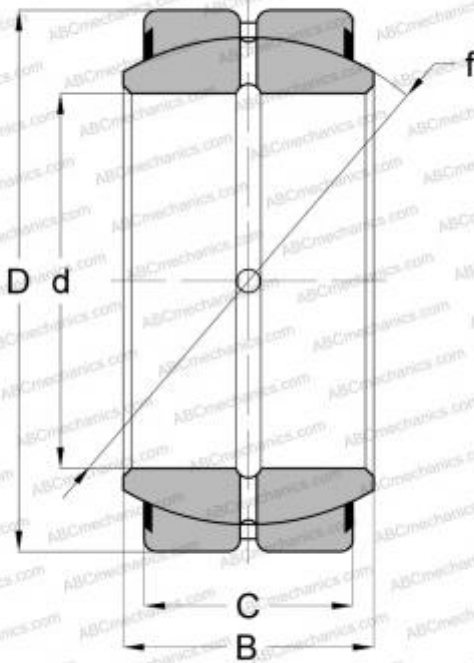

GE 63 ZO 2RS INA

Spherical plain bearings

TYPE: Plain bearings, Spherical plain bearings and rod ends, Radial spherical plain bearings, Requiring maintenance, Contact seals on both side, inch size, series GEZ..ES-2RS, GE..ZO-2RS, SBB..2RS

Technical specification

DIMENSIONS, MM

d	63,500
D	100,012
B	55,563
C	47,625

WEIGHT, KG

1,860

MANUFACTURER

[INA](#)

INTERCHANGE