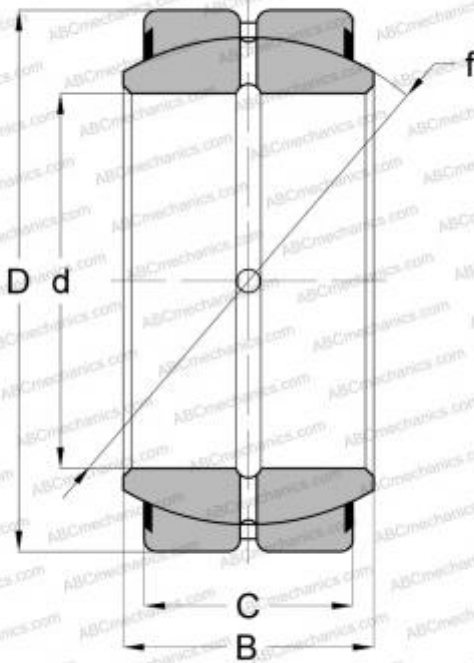

B40-LSS RBC

Spherical plain bearings

TYPE: Plain bearings, Spherical plain bearings and rod ends, Radial spherical plain bearings, Requiring maintenance, Contact seals on both side, inch size, series GEZ..ES-2RS, GE..ZO-2RS, SBB..2RS

Technical specification

DIMENSIONS, MM

d	63,500
D	100,012
B	55,563
C	47,625

WEIGHT, KG

1,860

MANUFACTURER

[RBC](#)

INTERCHANGE