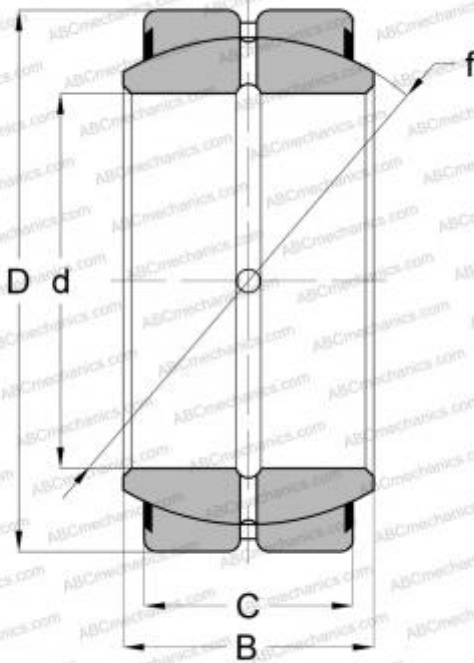

25 SF 40-TT TORRINGTON

Spherical plain bearings

TYPE: Plain bearings, Spherical plain bearings and rod ends, Radial spherical plain bearings, Requiring maintenance, Contact seals on both side, inch size, series GEZ..ES-2RS, GE..ZO-2RS, SBB..2RS

Technical specification

DIMENSIONS, MM

d	63,500
D	100,012
B	55,563
C	47,625

WEIGHT, KG

1,860

MANUFACTURER

[TORRINGTON](#)

INTERCHANGE