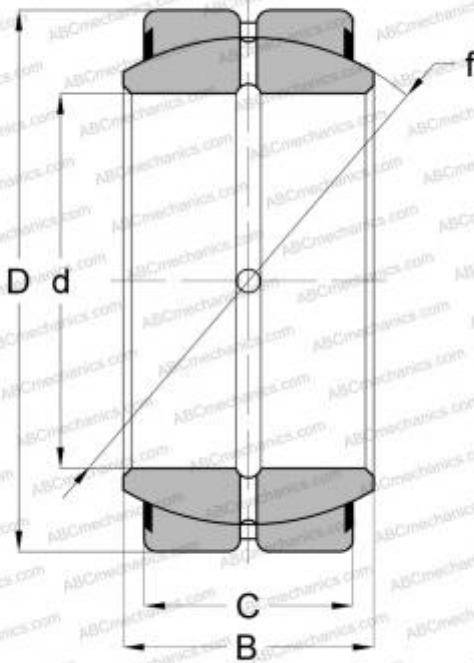

GE 69 ZO 2RS INA

Spherical plain bearings

TYPE: Plain bearings, Spherical plain bearings and rod ends, Radial spherical plain bearings, Requiring maintenance, Contact seals on both side, inch size, series GEZ..ES-2RS, GE..ZO-2RS, SBB..2RS

Technical specification

DIMENSIONS, MM

d	69,850
D	111,125
B	61,118
C	52,388

WEIGHT, KG

2,427

MANUFACTURER

[INA](#)

INTERCHANGE