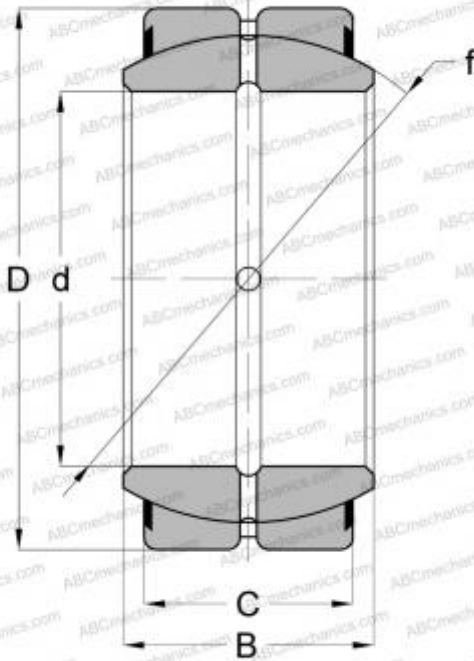

B44-LSS RBC

Spherical plain bearings

TYPE: Plain bearings, Spherical plain bearings and rod ends, Radial spherical plain bearings, Requiring maintenance, Contact seals on both side, inch size, series GEZ..ES-2RS, GE..ZO-2RS, SBB..2RS

Technical specification

DIMENSIONS, MM

d	69,850
D	111,125
B	61,118
C	52,388

WEIGHT, KG

2,427

MANUFACTURER

[RBC](#)

INTERCHANGE