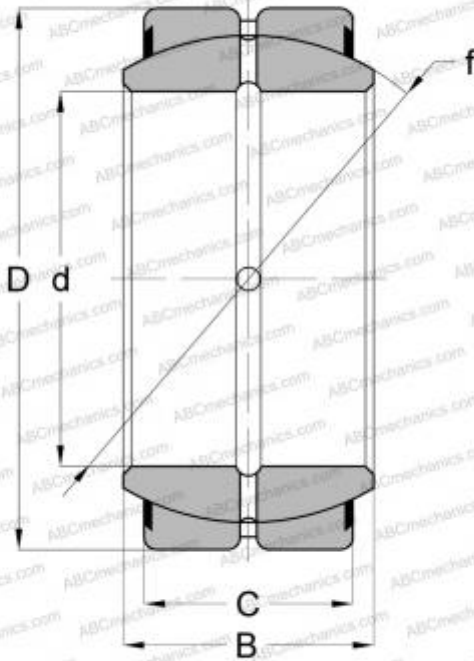

GEZ 212 ES-2RS SKF

Spherical plain bearings

TYPE: Plain bearings, Spherical plain bearings and rod ends, Radial spherical plain bearings, Requiring maintenance, Contact seals on both side, inch size, series GEZ..ES-2RS, GE..ZO-2RS, SBB..2RS

Technical specification

DIMENSIONS, MM

d	69,850
D	111,125
B	61,118
C	52,388

WEIGHT, KG

2,427

MANUFACTURER

[SKF](#)

INTERCHANGE