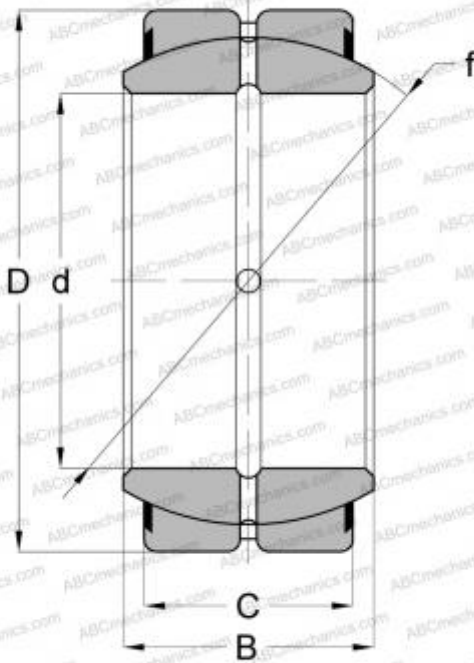

27 SF 44-SS TORRINGTON

Spherical plain bearings

TYPE: Plain bearings, Spherical plain bearings and rod ends, Radial spherical plain bearings, Requiring maintenance, Contact seals on both side, inch size, series GEZ..ES-2RS, GE..ZO-2RS, SBB..2RS

Technical specification

DIMENSIONS, MM

d	69,850
D	111,125
B	61,118
C	52,388

WEIGHT, KG

2,427

MANUFACTURER

[TORRINGTON](#)

INTERCHANGE