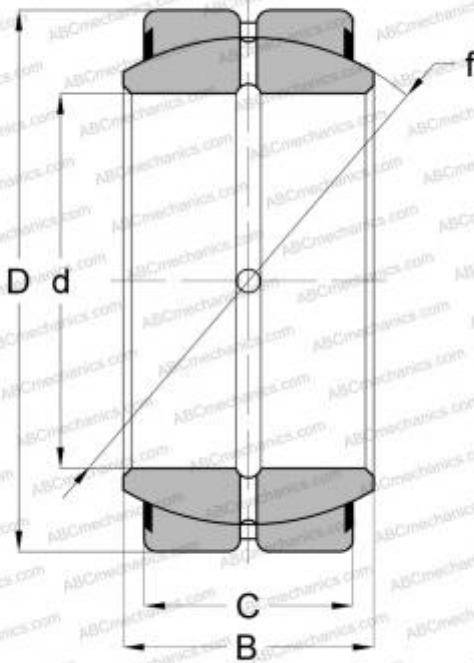

GEZ 300 ES-2RS ABC

Spherical plain bearings

TYPE: Plain bearings, Spherical plain bearings and rod ends, Radial spherical plain bearings, Requiring maintenance, Contact seals on both side, inch size, series GEZ..ES-2RS, GE..ZO-2RS, SBB..2RS

Technical specification

DIMENSIONS, MM

d	76,200
D	120,650
B	66,675
C	57,150

WEIGHT, KG

3,107

MANUFACTURER

[ABC](#)

INTERCHANGE