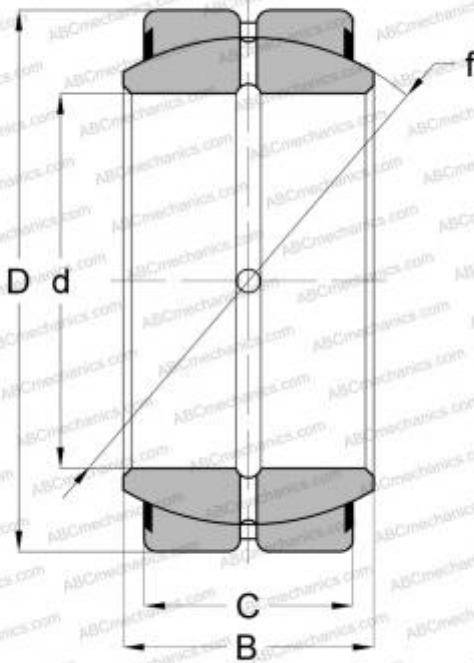

## GE 76 ZO 2RS INA

Spherical plain bearings

TYPE: Plain bearings, Spherical plain bearings and rod ends, Radial spherical plain bearings, Requiring maintenance, Contact seals on both side, inch size, series GEZ..ES-2RS, GE..ZO-2RS, SBB..2RS

### Technical specification

#### DIMENSIONS, MM

d	76,200
D	120,650
B	66,675
C	57,150

#### WEIGHT, KG

3,107