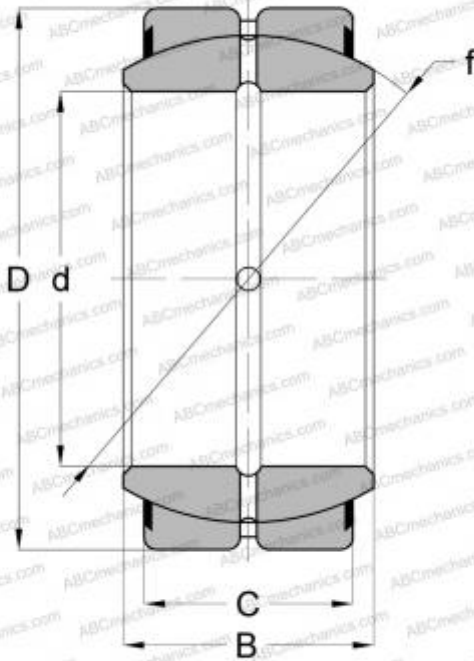

B48-LSS RBC

Spherical plain bearings

TYPE: Plain bearings, Spherical plain bearings and rod ends, Radial spherical plain bearings, Requiring maintenance, Contact seals on both side, inch size, series GEZ..ES-2RS, GE..ZO-2RS, SBB..2RS

Technical specification

DIMENSIONS, MM

d	76,200
D	120,650
B	66,675
C	57,150

WEIGHT, KG

3,107

MANUFACTURER

[RBC](#)

INTERCHANGE