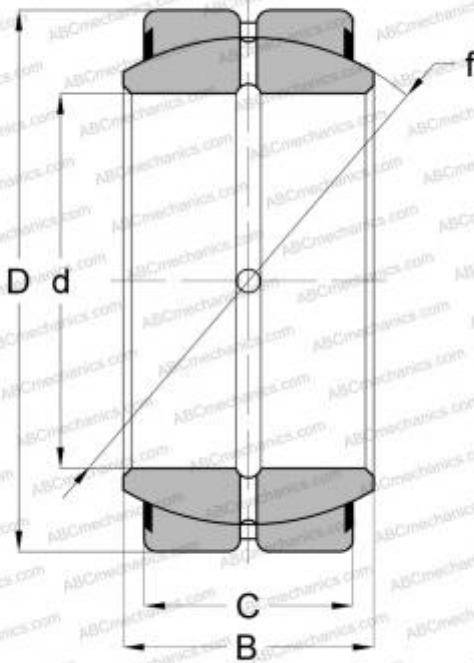

## SBB 48-2RS IKO

Spherical plain bearings

TYPE: Plain bearings, Spherical plain bearings and rod ends, Radial spherical plain bearings, Requiring maintenance, Contact seals on both side, inch size, series GEZ..ES-2RS, GE..ZO-2RS, SBB..2RS

### Technical specification

#### DIMENSIONS, MM

d	76,200
D	120,650
B	66,680
C	57,150

#### WEIGHT, KG

3,120