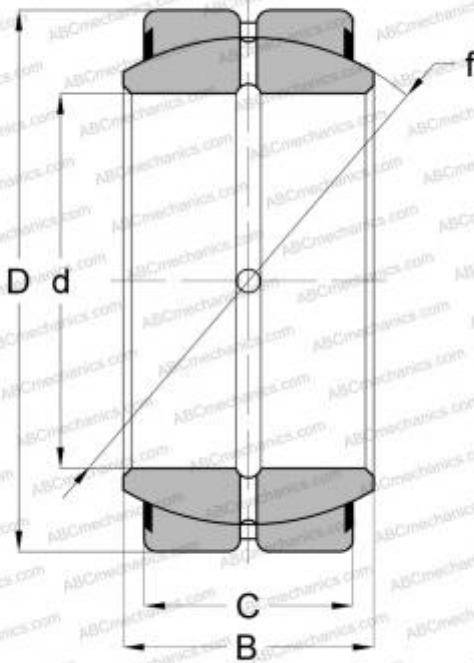

## GE 82 ZO 2RS INA

Spherical plain bearings

TYPE: Plain bearings, Spherical plain bearings and rod ends, Radial spherical plain bearings, Requiring maintenance, Contact seals on both side, inch size, series GEZ..ES-2RS, GE..ZO-2RS, SBB..2RS

### Technical specification

#### DIMENSIONS, MM

d	82,550
D	130,175
B	72,230
C	61,913

#### WEIGHT, KG

3,915