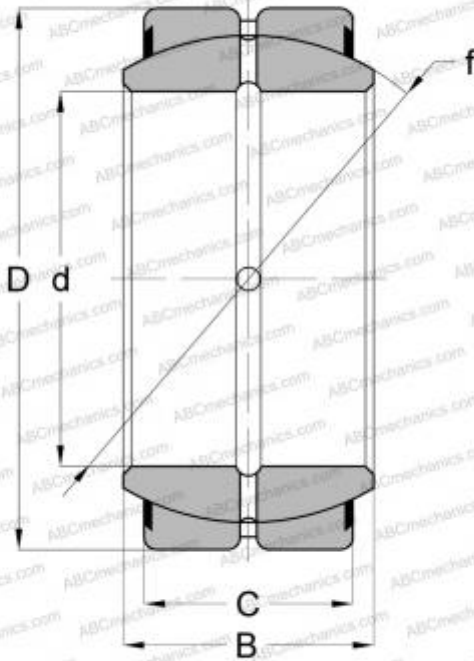

## B52-LSS RBC

Spherical plain bearings

TYPE: Plain bearings, Spherical plain bearings and rod ends, Radial spherical plain bearings, Requiring maintenance, Contact seals on both side, inch size, series GEZ..ES-2RS, GE..ZO-2RS, SBB..2RS

### Technical specification

#### DIMENSIONS, MM

d	82,550
D	130,175
B	72,230
C	61,913

#### WEIGHT, KG

3,915