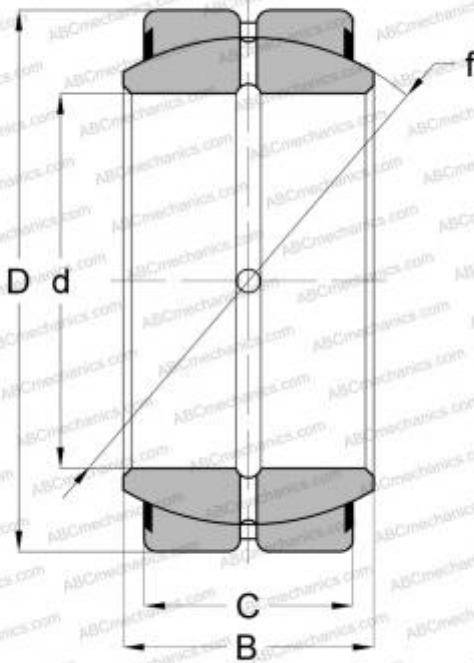

GEZ 304 ES-2RS SKF

Spherical plain bearings

TYPE: Plain bearings, Spherical plain bearings and rod ends, Radial spherical plain bearings, Requiring maintenance, Contact seals on both side, inch size, series GEZ..ES-2RS, GE..ZO-2RS, SBB..2RS

Technical specification

DIMENSIONS, MM

d	82,550
D	130,175
B	72,230
C	61,913

WEIGHT, KG

3,915

MANUFACTURER

[SKF](#)

INTERCHANGE