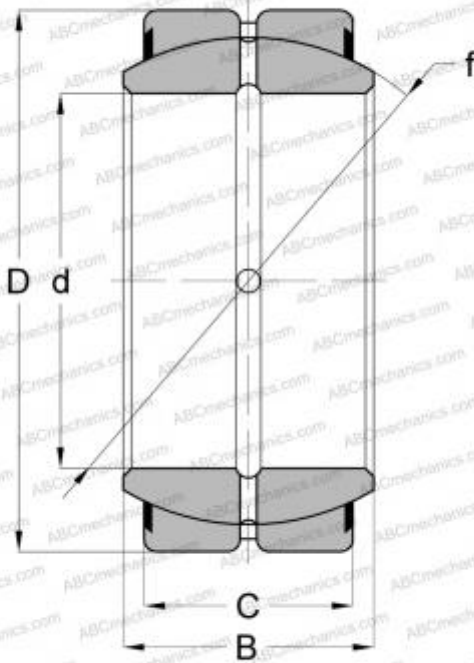

GE 88 ZO 2RS INA

Spherical plain bearings

TYPE: Plain bearings, Spherical plain bearings and rod ends, Radial spherical plain bearings, Requiring maintenance, Contact seals on both side, inch size, series GEZ..ES-2RS, GE..ZO-2RS, SBB..2RS

Technical specification

DIMENSIONS, MM

d	88,900
D	139,700
B	77,788
C	66,675

WEIGHT, KG

4,831

MANUFACTURER

[INA](#)

INTERCHANGE