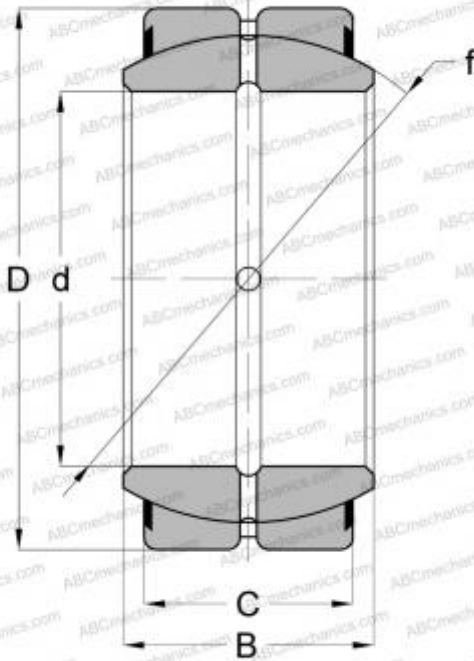

B56-LSS RBC

Spherical plain bearings

TYPE: Plain bearings, Spherical plain bearings and rod ends, Radial spherical plain bearings, Requiring maintenance, Contact seals on both side, inch size, series GEZ..ES-2RS, GE..ZO-2RS, SBB..2RS

Technical specification

DIMENSIONS, MM

d	88,900
D	139,700
B	77,788
C	66,675

WEIGHT, KG

4,831

MANUFACTURER

[RBC](#)

INTERCHANGE