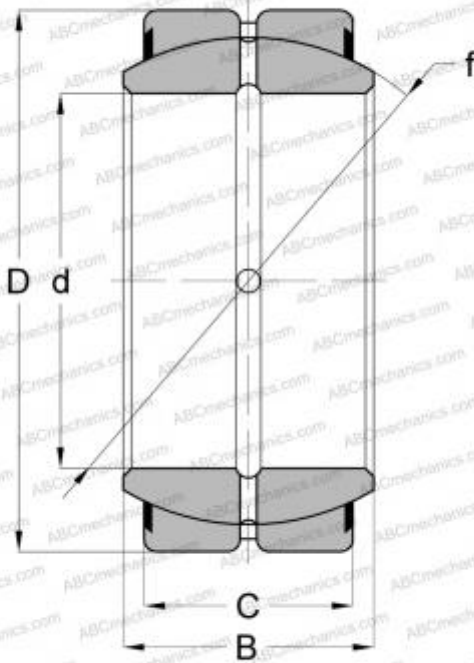

## GEZ 312 ES-2RS ABC

Spherical plain bearings

TYPE: Plain bearings, Spherical plain bearings and rod ends, Radial spherical plain bearings, Requiring maintenance, Contact seals on both side, inch size, series GEZ..ES-2RS, GE..ZO-2RS, SBB..2RS

### Technical specification

#### DIMENSIONS, MM

d	95,250
D	149,225
B	83,343
C	71,438

#### WEIGHT, KG

5,897