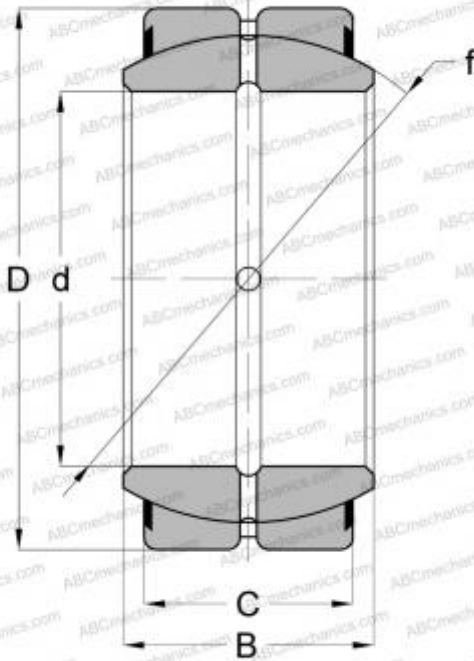

B60-LSS RBC

Spherical plain bearings

TYPE: Plain bearings, Spherical plain bearings and rod ends, Radial spherical plain bearings, Requiring maintenance, Contact seals on both side, inch size, series GEZ..ES-2RS, GE..ZO-2RS, SBB..2RS

Technical specification

DIMENSIONS, MM

d	95,250
D	149,225
B	83,343
C	71,438

WEIGHT, KG

5,897

MANUFACTURER

[RBC](#)

INTERCHANGE