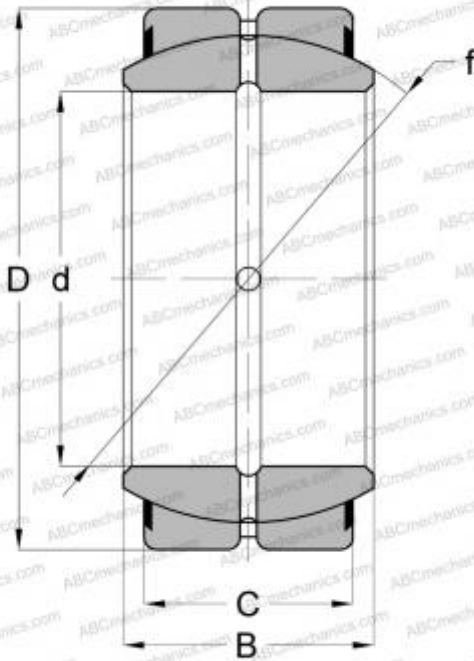

GEZ 400 ES-2RS ABC

Spherical plain bearings

TYPE: Plain bearings, Spherical plain bearings and rod ends, Radial spherical plain bearings, Requiring maintenance, Contact seals on both side, inch size, series GEZ..ES-2RS, GE..ZO-2RS, SBB..2RS

Technical specification

DIMENSIONS, MM

d	101,600
D	158,750
B	88,900
C	76,200

WEIGHT, KG

7,072

MANUFACTURER

[ABC](#)

INTERCHANGE