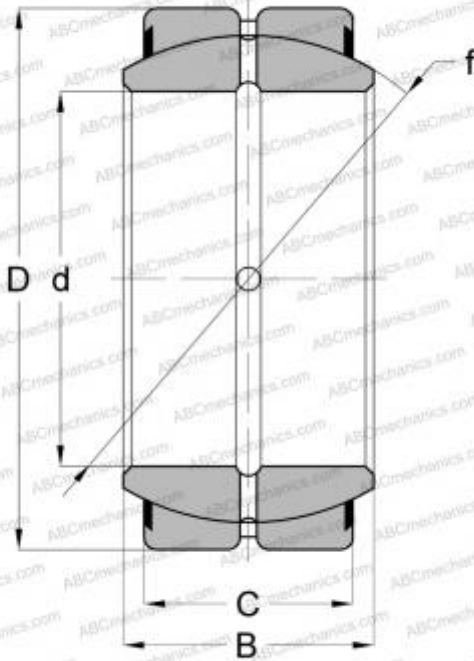

B64-LSS RBC

Spherical plain bearings

TYPE: Plain bearings, Spherical plain bearings and rod ends, Radial spherical plain bearings, Requiring maintenance, Contact seals on both side, inch size, series GEZ..ES-2RS, GE..ZO-2RS, SBB..2RS

Technical specification

DIMENSIONS, MM

d	101,600
D	158,750
B	88,900
C	76,200

WEIGHT, KG

7,072

MANUFACTURER

[RBC](#)

INTERCHANGE