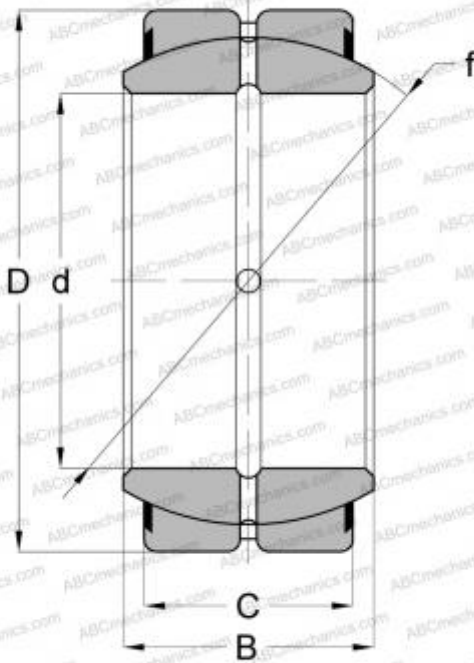

GEZ 400 ES-2RS SKF

Spherical plain bearings

TYPE: Plain bearings, Spherical plain bearings and rod ends, Radial spherical plain bearings, Requiring maintenance, Contact seals on both side, inch size, series GEZ..ES-2RS, GE..ZO-2RS, SBB..2RS

Technical specification

DIMENSIONS, MM

d	101,600
D	158,750
B	88,900
C	76,200

WEIGHT, KG

7,072

MANUFACTURER

[SKF](#)

INTERCHANGE