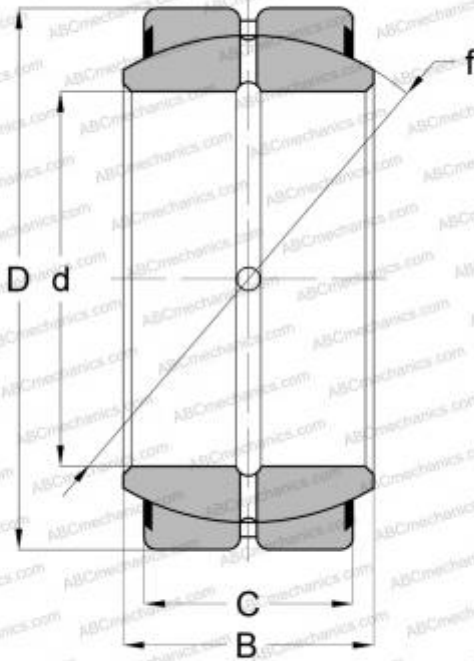

GEZ 408 ES-2RS ABC

Spherical plain bearings

TYPE: Plain bearings, Spherical plain bearings and rod ends, Radial spherical plain bearings, Requiring maintenance, Contact seals on both side, inch size, series GEZ..ES-2RS, GE..ZO-2RS, SBB..2RS

Technical specification

DIMENSIONS, MM

d	114,300
D	177,800
B	100,012
C	85,725

WEIGHT, KG

9,943

MANUFACTURER

[ABC](#)

INTERCHANGE