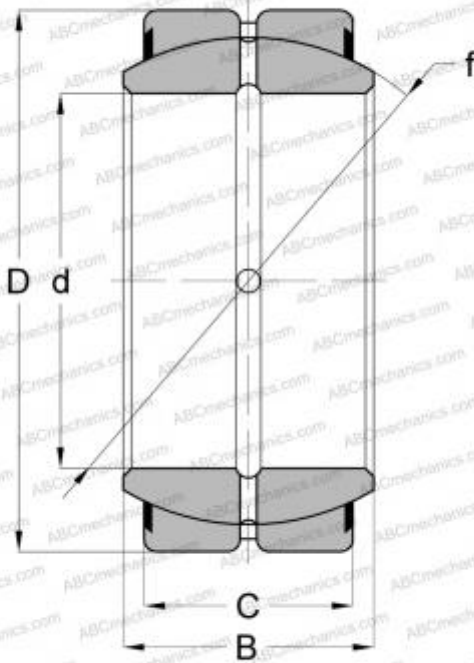

GE 114 ZO 2RS INA

Spherical plain bearings

TYPE: Plain bearings, Spherical plain bearings and rod ends, Radial spherical plain bearings, Requiring maintenance, Contact seals on both side, inch size, series GEZ..ES-2RS, GE..ZO-2RS, SBB..2RS

Technical specification

DIMENSIONS, MM

d	114,300
D	177,800
B	100,012
C	85,725

WEIGHT, KG

9,943

MANUFACTURER

[INA](#)

INTERCHANGE