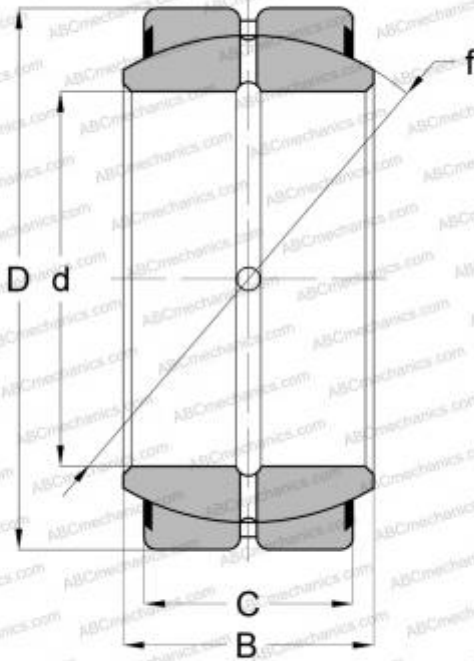

B72-9LSS RBC

Spherical plain bearings

TYPE: Plain bearings, Spherical plain bearings and rod ends, Radial spherical plain bearings, Requiring maintenance, Contact seals on both side, inch size, series GEZ..ES-2RS, GE..ZO-2RS, SBB..2RS

Technical specification

DIMENSIONS, MM

| | |
|---|---------|
| d | 114,300 |
| D | 177,800 |
| B | 100,012 |
| C | 85,725 |

WEIGHT, KG

9,943

MANUFACTURER

[RBC](#)

INTERCHANGE