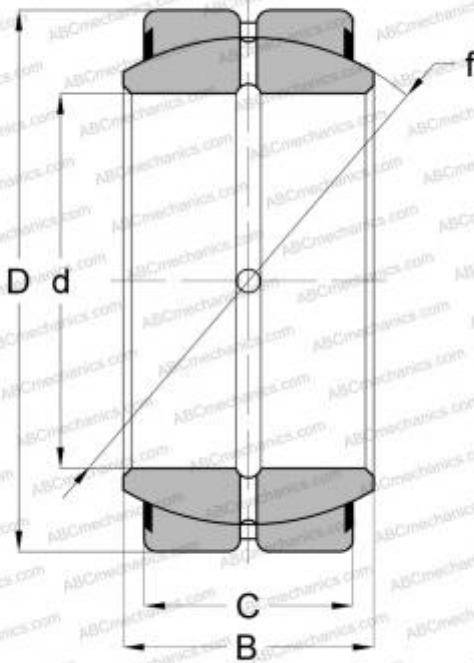

GEZ 408 ES-2RS SKF

Spherical plain bearings

TYPE: Plain bearings, Spherical plain bearings and rod ends, Radial spherical plain bearings, Requiring maintenance, Contact seals on both side, inch size, series GEZ..ES-2RS, GE..ZO-2RS, SBB..2RS

Technical specification

DIMENSIONS, MM

d	114,300
D	177,800
B	100,012
C	85,725

WEIGHT, KG

9,943

MANUFACTURER

[SKF](#)

INTERCHANGE