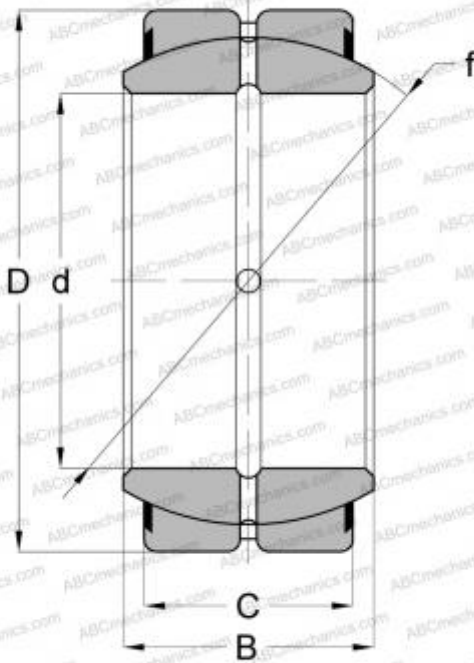

GE 127 ZO 2RS INA

Spherical plain bearings

TYPE: Plain bearings, Spherical plain bearings and rod ends, Radial spherical plain bearings, Requiring maintenance, Contact seals on both side, inch size, series GEZ..ES-2RS, GE..ZO-2RS, SBB..2RS

Technical specification

DIMENSIONS, MM

d	127,000
D	196,850
B	111,125
C	95,250

WEIGHT, KG

13,476

MANUFACTURER

[INA](#)

INTERCHANGE