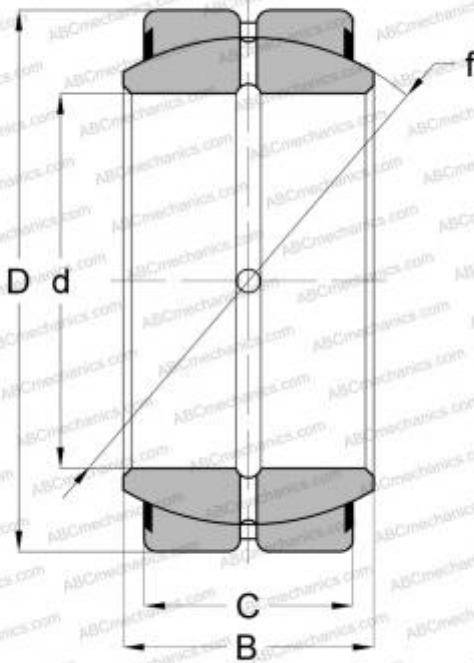

GE 152 ZO 2RS INA

Spherical plain bearings

TYPE: Plain bearings, Spherical plain bearings and rod ends, Radial spherical plain bearings, Requiring maintenance, Contact seals on both side, inch size, series GEZ..ES-2RS, GE..ZO-2RS, SBB..2RS

Technical specification

DIMENSIONS, MM

d	152,400
D	222,250
B	120,650
C	104,775

WEIGHT, KG

17,599

MANUFACTURER

[INA](#)

INTERCHANGE