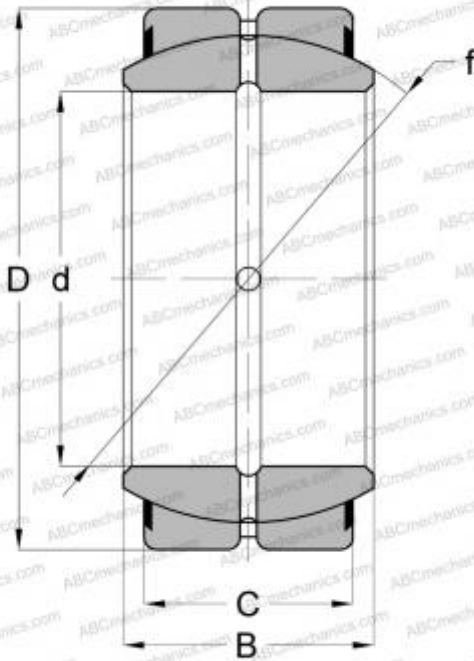

B96-9LSS RBC

Spherical plain bearings

TYPE: Plain bearings, Spherical plain bearings and rod ends, Radial spherical plain bearings, Requiring maintenance, Contact seals on both side, inch size, series GEZ..ES-2RS, GE..ZO-2RS, SBB..2RS

Technical specification

DIMENSIONS, MM

d	152,400
D	222,250
B	120,650
C	104,775

WEIGHT, KG

17,599

MANUFACTURER

[RBC](#)

INTERCHANGE