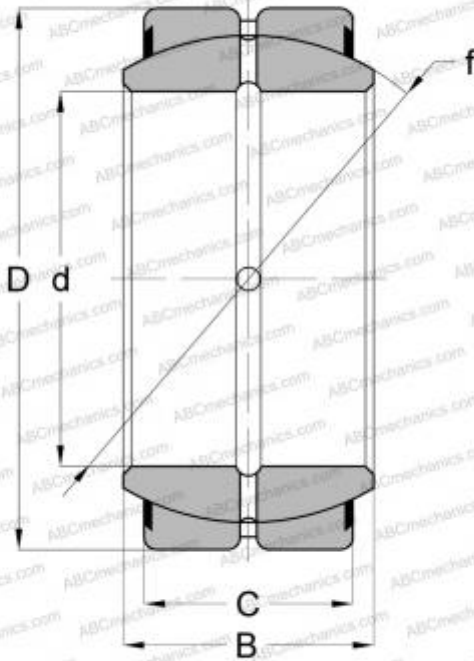

GEZ 600 ES-2RS SKF

Spherical plain bearings

TYPE: Plain bearings, Spherical plain bearings and rod ends, Radial spherical plain bearings, Requiring maintenance, Contact seals on both side, inch size, series GEZ..ES-2RS, GE..ZO-2RS, SBB..2RS

Technical specification

DIMENSIONS, MM

d	152,400
D	222,250
B	120,650
C	104,775

WEIGHT, KG

17,599

MANUFACTURER

[SKF](#)

INTERCHANGE