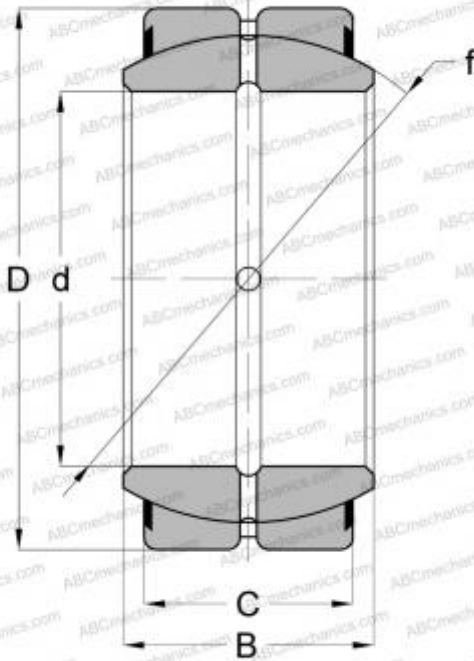

60 SF 96-SS TORRINGTON

Spherical plain bearings

TYPE: Plain bearings, Spherical plain bearings and rod ends, Radial spherical plain bearings, Requiring maintenance, Contact seals on both side, inch size, series GEZ..ES-2RS, GE..ZO-2RS, SBB..2RS

Technical specification

DIMENSIONS, MM

d	152,400
D	222,250
B	120,650
C	104,775

WEIGHT, KG

17,599

MANUFACTURER

[TORRINGTON](#)

INTERCHANGE