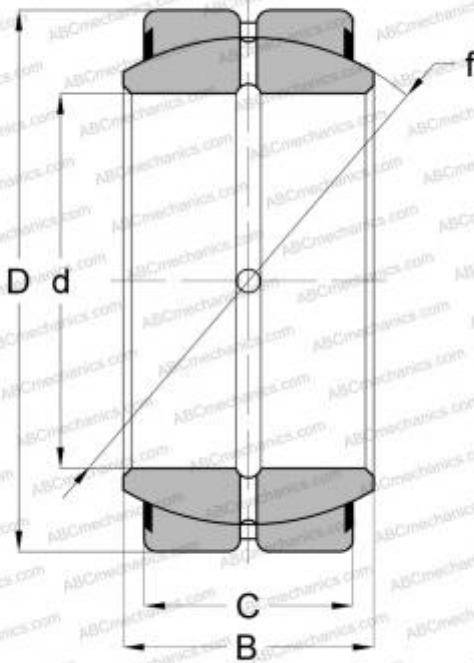

SBB 96-2RS IKO

Spherical plain bearings

TYPE: Plain bearings, Spherical plain bearings and rod ends, Radial spherical plain bearings, Requiring maintenance, Contact seals on both side, inch size, series GEZ..ES-2RS, GE..ZO-2RS, SBB..2RS

Technical specification

DIMENSIONS, MM

d	152,400
D	222,250
B	120,650
C	104,780

WEIGHT, KG

17,600

MANUFACTURER

[IKO](#)

INTERCHANGE