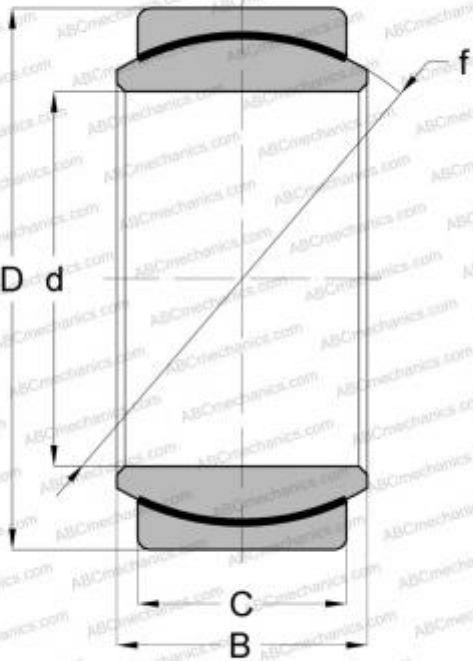

GE 4 C ABC

Spherical plain bearings

TYPE: Plain bearings, Spherical plain bearings and rod ends, Radial spherical plain bearings, Maintenance free, Series GE..C, GE..UK, GE..EC

Technical specification

DIMENSIONS, MM

| | |
|---|--------|
| d | 4,000 |
| D | 12,000 |
| B | 5,000 |
| C | 3,000 |

WEIGHT, KG

0,005

MANUFACTURER

[ABC](#)

INTERCHANGE

| | |
|-----|------------------------|
| FAG | GE 4 C |
| SKF | GE 4 C |