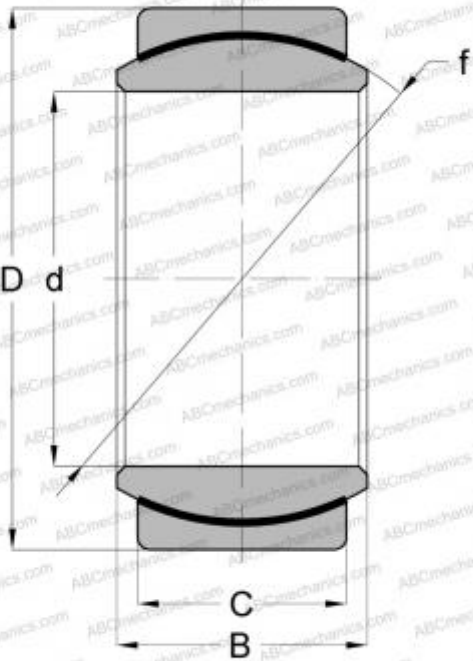

GE 6 C SKF

Spherical plain bearings

TYPE: Plain bearings, Spherical plain bearings and rod ends, Radial spherical plain bearings, Maintenance free, Series GE..C, GE..UK, GE..EC

Technical specification

DIMENSIONS, MM

| | |
|---|--------|
| d | 6,000 |
| D | 14,000 |
| B | 6,000 |
| C | 4,000 |

WEIGHT, KG

0,005

MANUFACTURER

[SKF](#)

INTERCHANGE

| | |
|-----|-------------------------|
| ABC | GE 6 C |
| FAG | GE 6 C |
| INA | GE 6 UK |