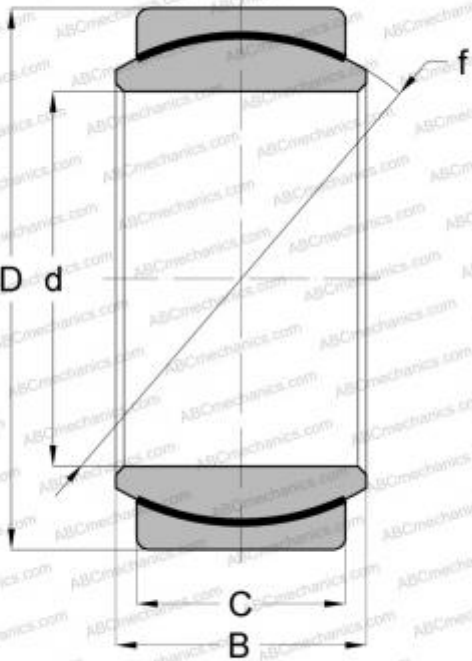

GE 8 C ABC

Spherical plain bearings

TYPE: Plain bearings, Spherical plain bearings and rod ends, Radial spherical plain bearings, Maintenance free, Series GE..C, GE..UK, GE..EC

Technical specification

DIMENSIONS, MM

d	8,000
D	16,000
B	8,000
C	5,000

WEIGHT, KG

0,009

MANUFACTURER

[ABC](#)

INTERCHANGE

FAG	GE 8 C
INA	GE 8 UK
SKF	GE 8 C