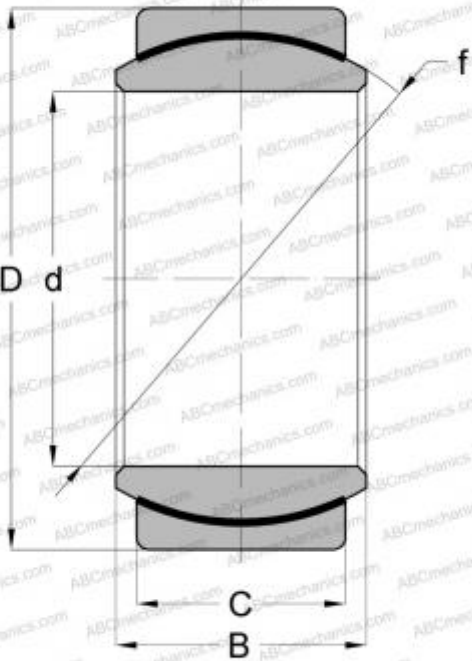

## GE 8 C FAG

Spherical plain bearings

TYPE: Plain bearings, Spherical plain bearings and rod ends, Radial spherical plain bearings, Maintenance free, Series GE..C, GE..UK, GE..EC

### Technical specification

#### DIMENSIONS, MM

d	8,000
D	16,000
B	8,000
C	5,000

#### WEIGHT, KG

0,009