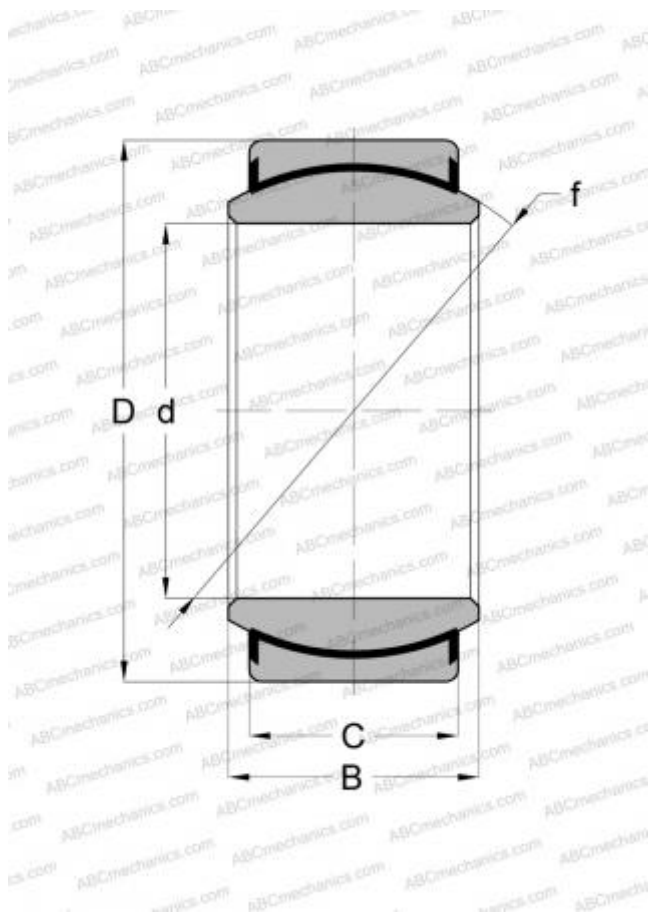

## GE 30 UK-2RS INA

Spherical plain bearings

TYPE: Plain bearings, Spherical plain bearings and rod ends, Radial spherical plain bearings, Maintenance free, Contact seals on both side, series GE..C-2RS, GE..UK-2RS, GE..EC-2RS

### Technical specification

#### DIMENSIONS, MM

d	30,000
D	47,000
B	22,000
f	40,700
C	18,000

#### WEIGHT, KG

0,140