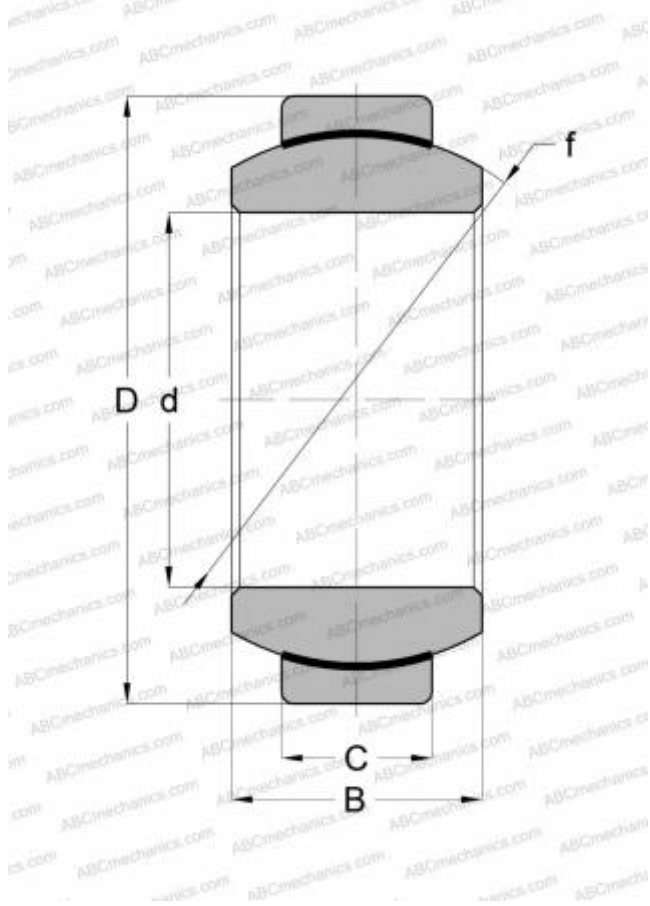

GEH 6 C ABC

Spherical plain bearings

TYPE: Plain bearings, Spherical plain bearings and rod ends, Radial spherical plain bearings, Maintenance free, Series GEH..C, GE..FW

Technical specification

DIMENSIONS, MM

d	6,000
D	16,000
B	9,000
C	5,000

WEIGHT, KG

0,008

MANUFACTURER

[ABC](#)

INTERCHANGE

FAG	GEH 6 C
INA	GE 6 FW
SKF	GEH 6 C