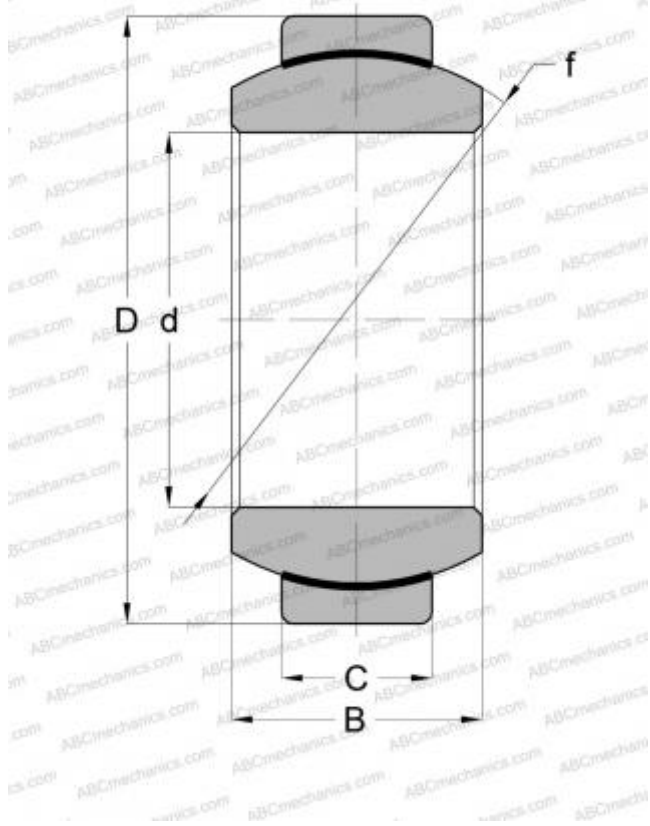

## GEH 6 C FAG

Spherical plain bearings

TYPE: Plain bearings, Spherical plain bearings and rod ends, Radial spherical plain bearings, Maintenance free, Series GEH..C, GE..FW

### Technical specification

#### DIMENSIONS, MM

d	6,000
D	16,000
B	9,000
C	5,000

#### WEIGHT, KG

0,008