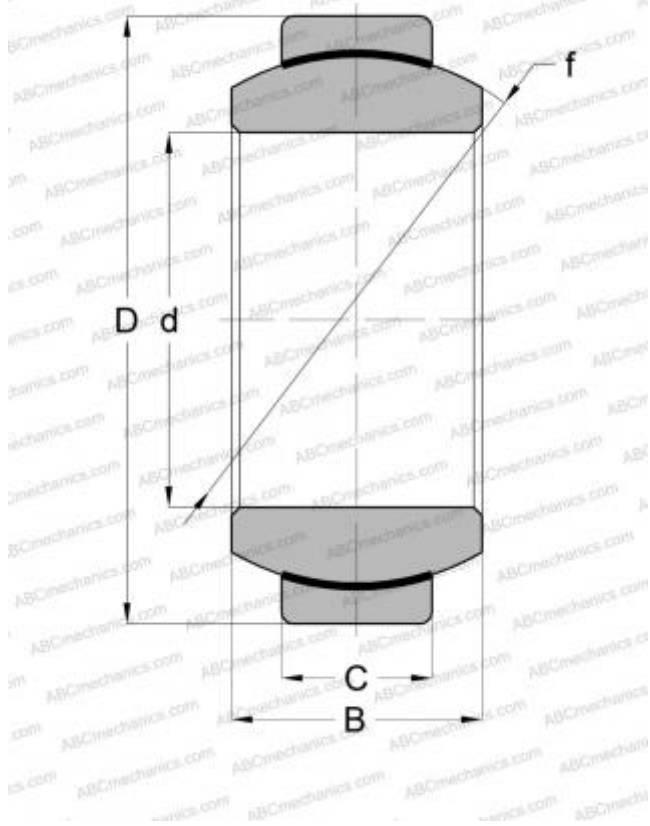

## GE 6 FW INA

Spherical plain bearings

TYPE: Plain bearings, Spherical plain bearings and rod ends, Radial spherical plain bearings, Maintenance free, Series GEH..C, GE..FW

### Technical specification

#### DIMENSIONS, MM

d	6,000
D	16,000
B	9,000
f	13,000
C	5,000

#### WEIGHT, KG

0,009