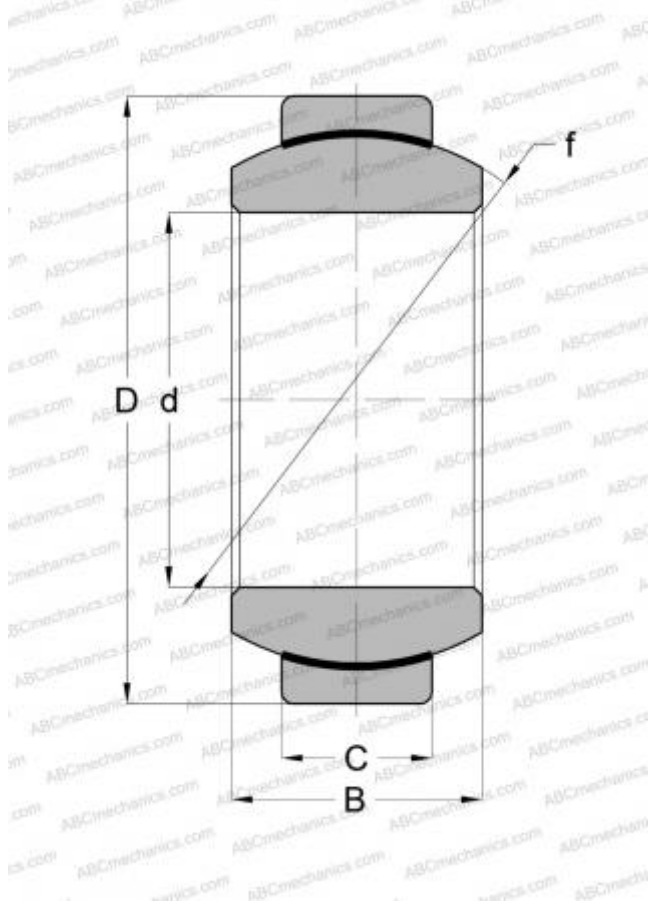

GEH 6 C SKF

Spherical plain bearings

TYPE: Plain bearings, Spherical plain bearings and rod ends, Radial spherical plain bearings, Maintenance free, Series GEH..C, GE..FW

Technical specification

DIMENSIONS, MM

d	6,000
D	16,000
B	9,000
C	5,000

WEIGHT, KG

0,008

MANUFACTURER

[SKF](#)

INTERCHANGE

ABC	GEH 6 C
FAG	GEH 6 C
INA	GE 6 FW