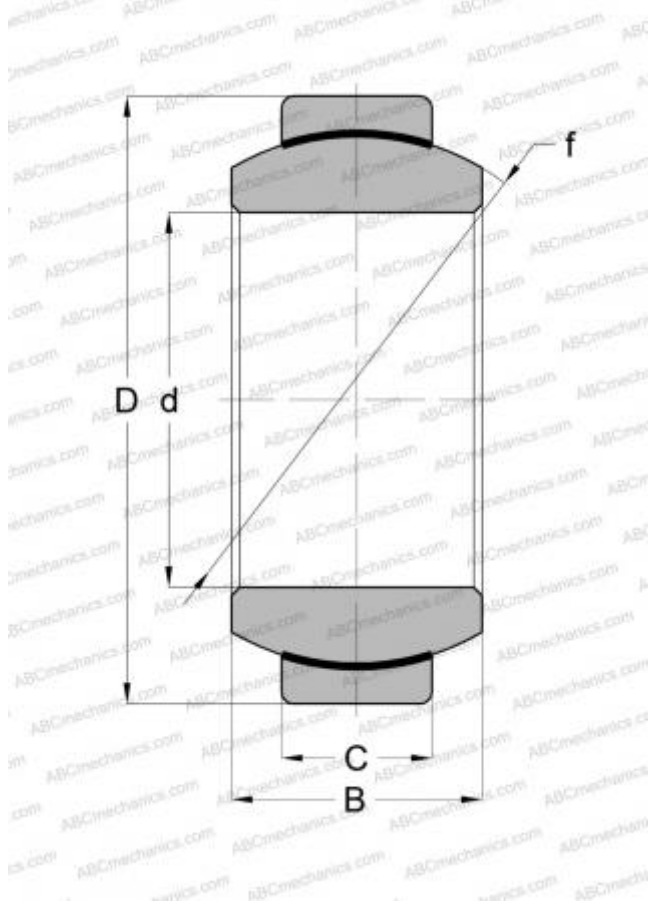

## GEH 8 C ABC

Spherical plain bearings

TYPE: Plain bearings, Spherical plain bearings and rod ends, Radial spherical plain bearings, Maintenance free, Series GEH..C, GE..FW

### Technical specification

#### DIMENSIONS, MM

d	8,000
D	19,000
B	11,000
C	6,000

#### WEIGHT, KG

0,014