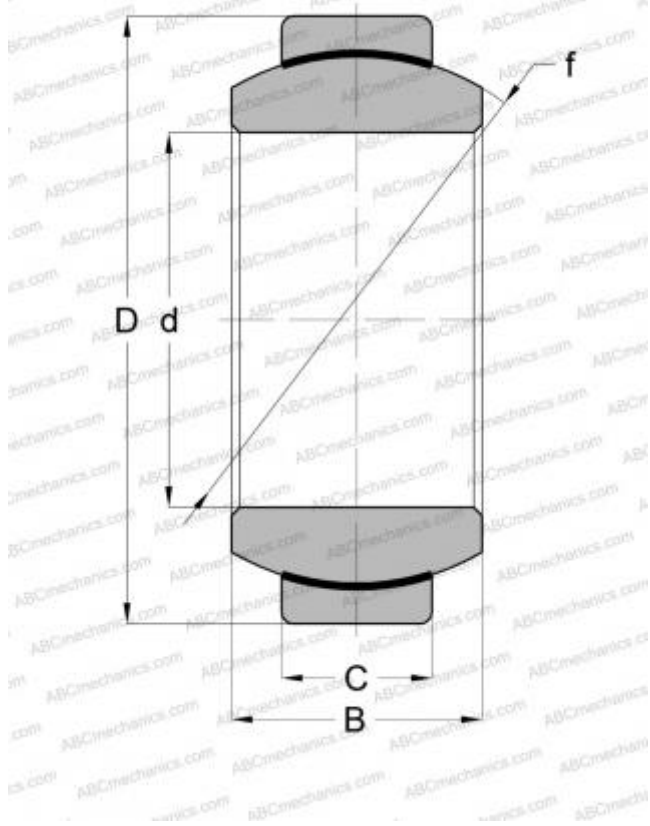

## GEH 8 C FAG

Spherical plain bearings

TYPE: Plain bearings, Spherical plain bearings and rod ends, Radial spherical plain bearings, Maintenance free, Series GEH..C, GE..FW

### Technical specification

#### DIMENSIONS, MM

d	8,000
D	19,000
B	11,000
C	6,000

#### WEIGHT, KG

0,014