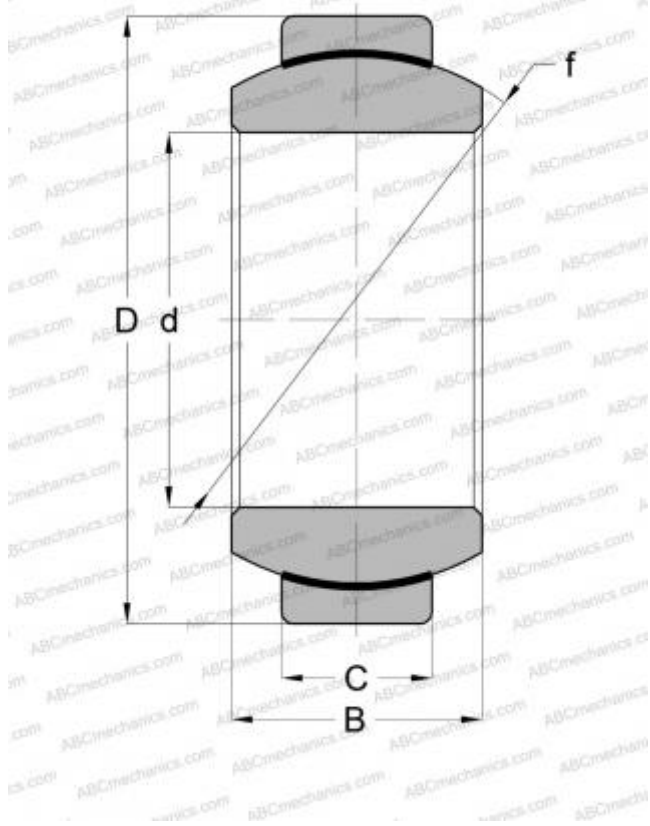

GE 8 FW INA

Spherical plain bearings

TYPE: Plain bearings, Spherical plain bearings and rod ends, Radial spherical plain bearings, Maintenance free, Series GEH..C, GE..FW

Technical specification

DIMENSIONS, MM

d	8,000
D	19,000
B	11,000
f	16,000
C	6,000

WEIGHT, KG

0,014

MANUFACTURER

[INA](#)

INTERCHANGE

ABC	GEH 8 C
FAG	GEH 8 C
SKF	GEH 8 C