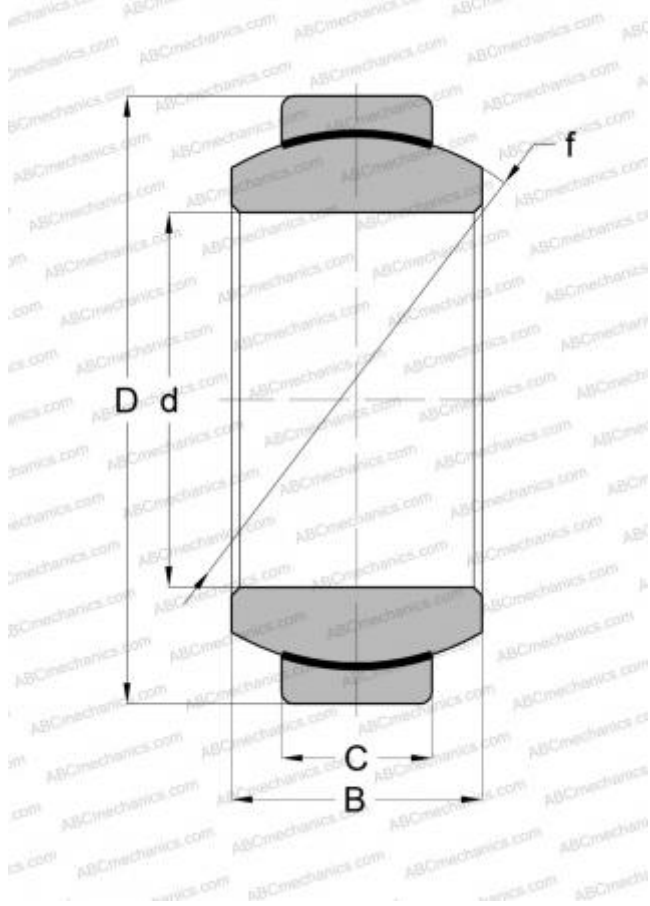

## GEH 8 C SKF

Spherical plain bearings

TYPE: Plain bearings, Spherical plain bearings and rod ends, Radial spherical plain bearings, Maintenance free, Series GEH..C, GE..FW

### Technical specification

#### DIMENSIONS, MM

d	8,000
D	19,000
B	11,000
C	6,000

#### WEIGHT, KG

0,014