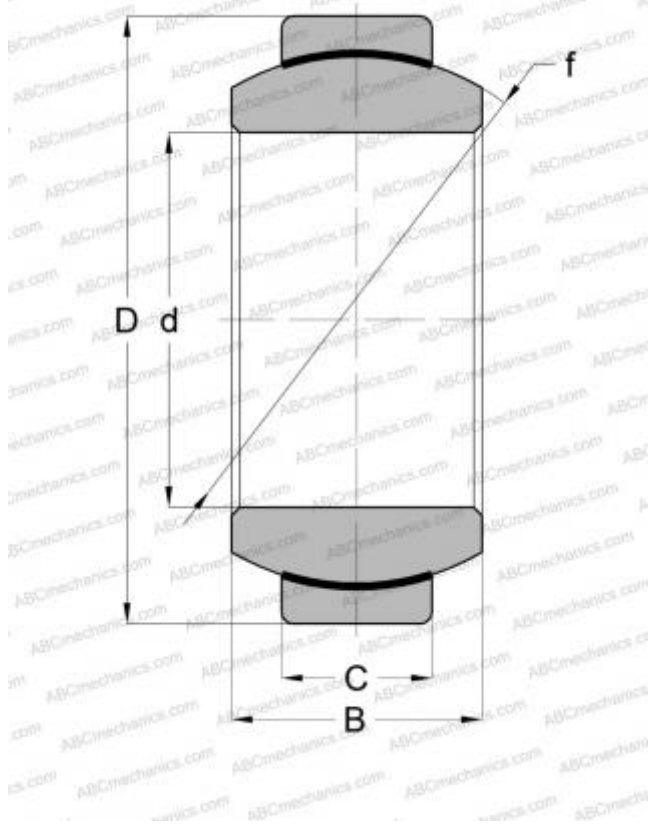

## GEH 10 C ABC

Spherical plain bearings

TYPE: Plain bearings, Spherical plain bearings and rod ends, Radial spherical plain bearings, Maintenance free, Series GEH..C, GE..FW

### Technical specification

#### DIMENSIONS, MM

d	10,000
D	22,000
B	12,000
C	7,000